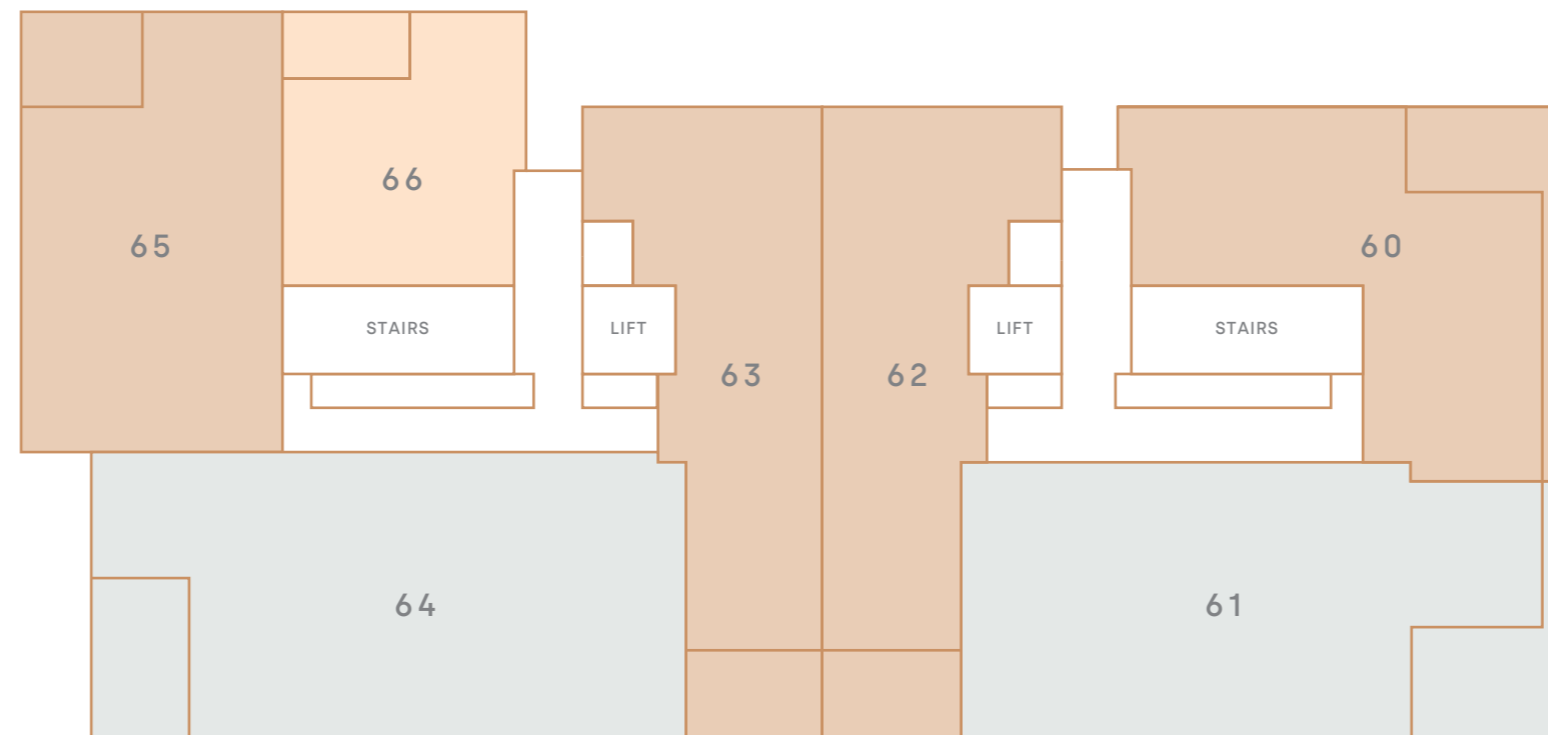

SHARPESTONE

EIGHTH FLOOR

STUDIO   1 BEDROOM   2 BEDROOM   3 BEDROOM   3 BEDROOM PREMIUM   PENTHOUSE